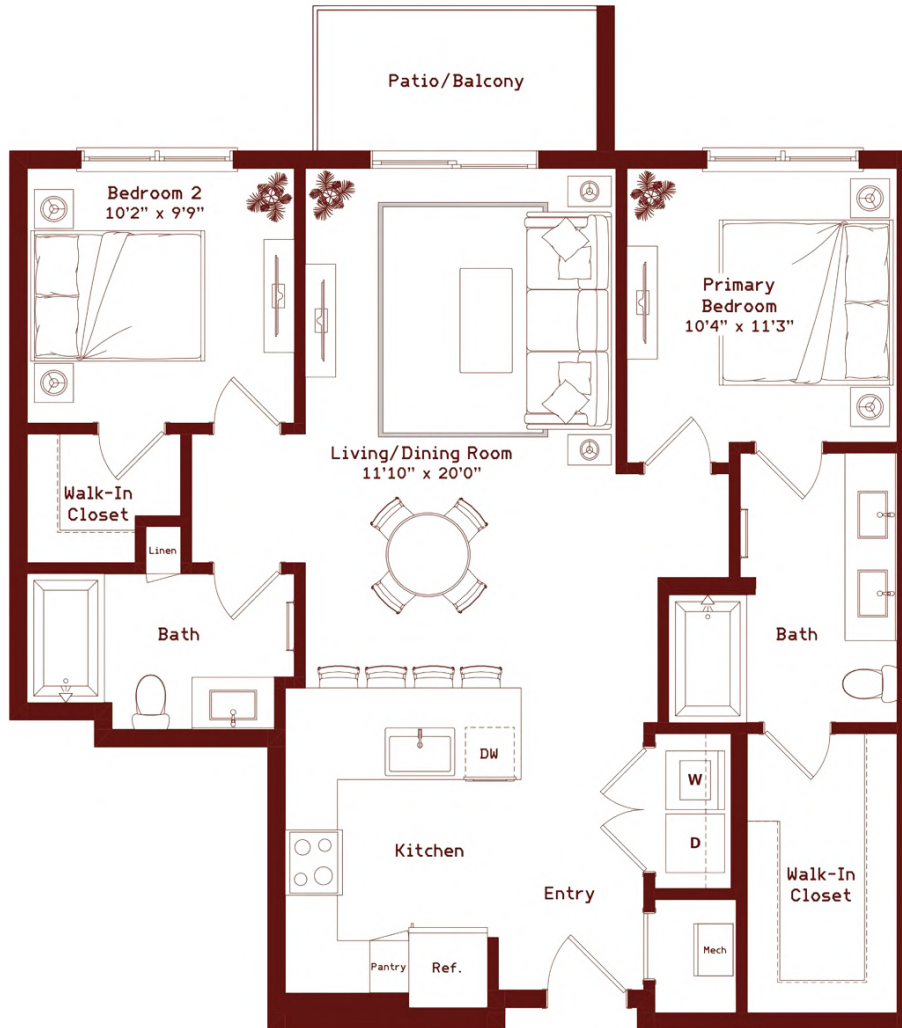

Townes

2 BED / 2 BATH

1048 - 1151

SQ. FT.

THE WAYLON

7618 Burnet Road | Austin, TX 78757

www.thewaylonatx.com

Floor plans are artist's rendering. All dimensions are approximate. Actual product and specifications may vary in dimension or detail. Not all features are available in every rental. Please see a representative for details.