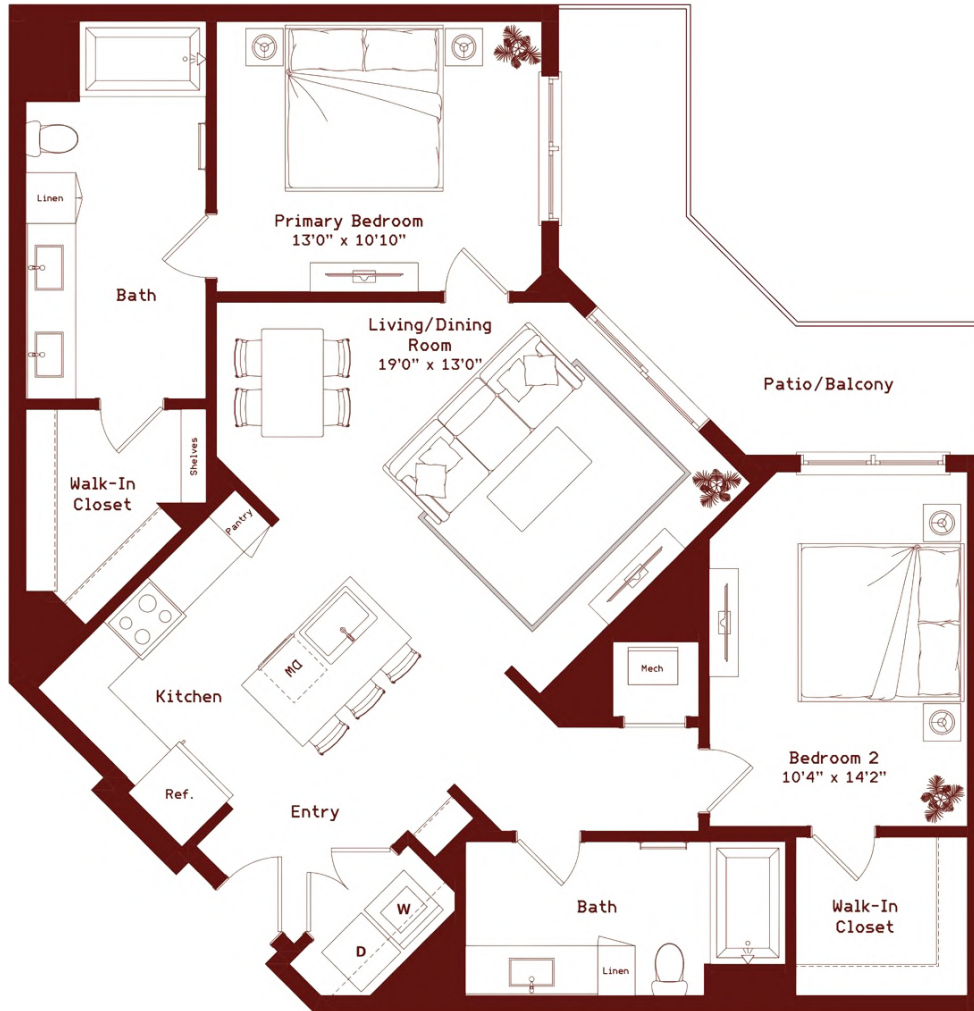

Toliver

2 BED / 2 BATH

1211

SQ. FT.

THE WAYLON

7618 Burnet Road | Austin, TX 78757

www.thewaylonatx.com

Floor plans are artist's rendering. All dimensions are approximate. Actual product and specifications may vary in dimension or detail. Not all features are available in every rental. Please see a representative for details.