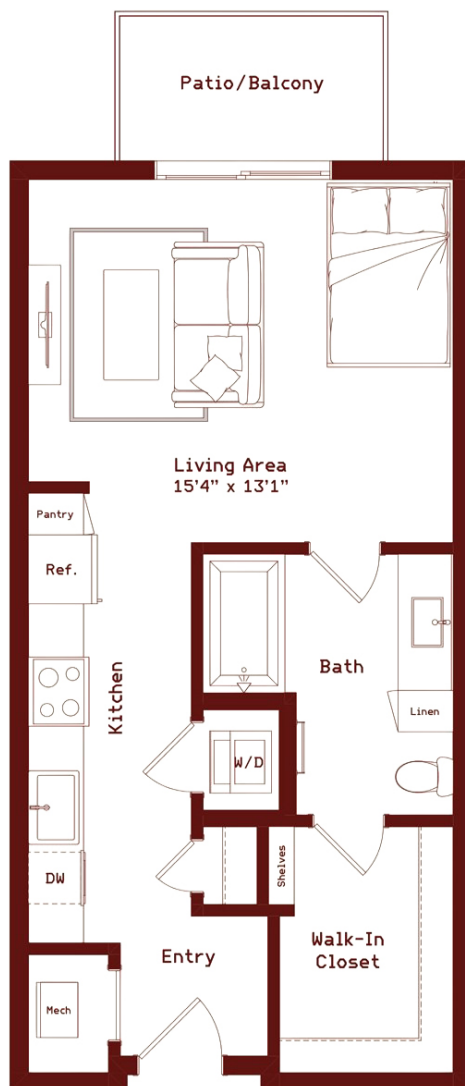

# Rowan - AFF

STUDIO / 1 BATH

# 555

SQ. FT.

THE WAYLON

7618 Burnet Road | Austin, TX 78757

[www.thewaylonatx.com](http://www.thewaylonatx.com)

Floor plans are artist's rendering. All dimensions are approximate. Actual product and specifications may vary in dimension or detail. Not all features are available in every rental. Please see a representative for details.