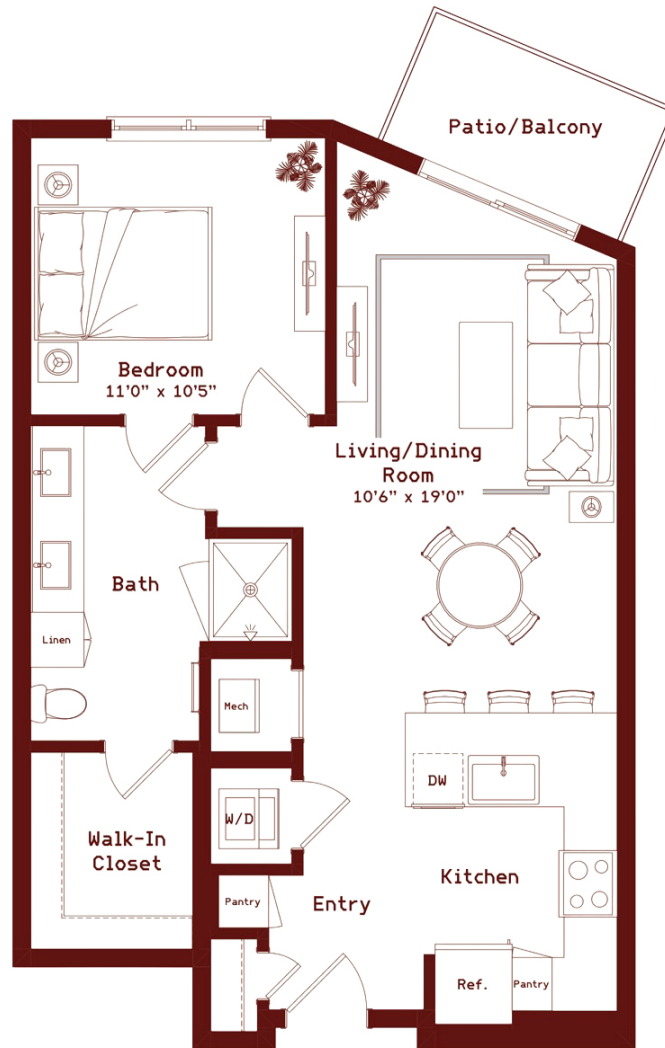

Parton

1 BED / 1 BATH

759

SQ. FT.

THE WAYLON

7618 Burnet Road | Austin, TX 78757

www.thewaylonatx.com

Floor plans are artist's rendering. All dimensions are approximate. Actual product and specifications may vary in dimension or detail. Not all features are available in every rental. Please see a representative for details.