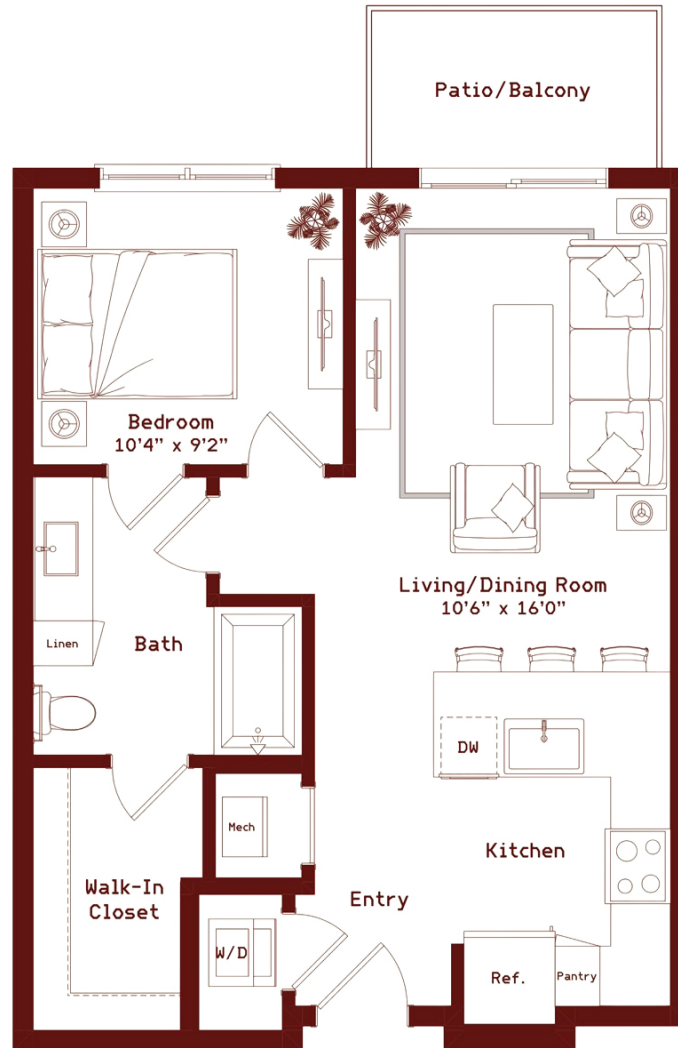

# Parker

1 BED / 1 BATH

# 659 - 727

SQ. FT.

THE WAYLON

7618 Burnet Road | Austin, TX 78757

[www.thewaylonatx.com](http://www.thewaylonatx.com)

Floor plans are artist's rendering. All dimensions are approximate. Actual product and specifications may vary in dimension or detail. Not all features are available in every rental. Please see a representative for details.