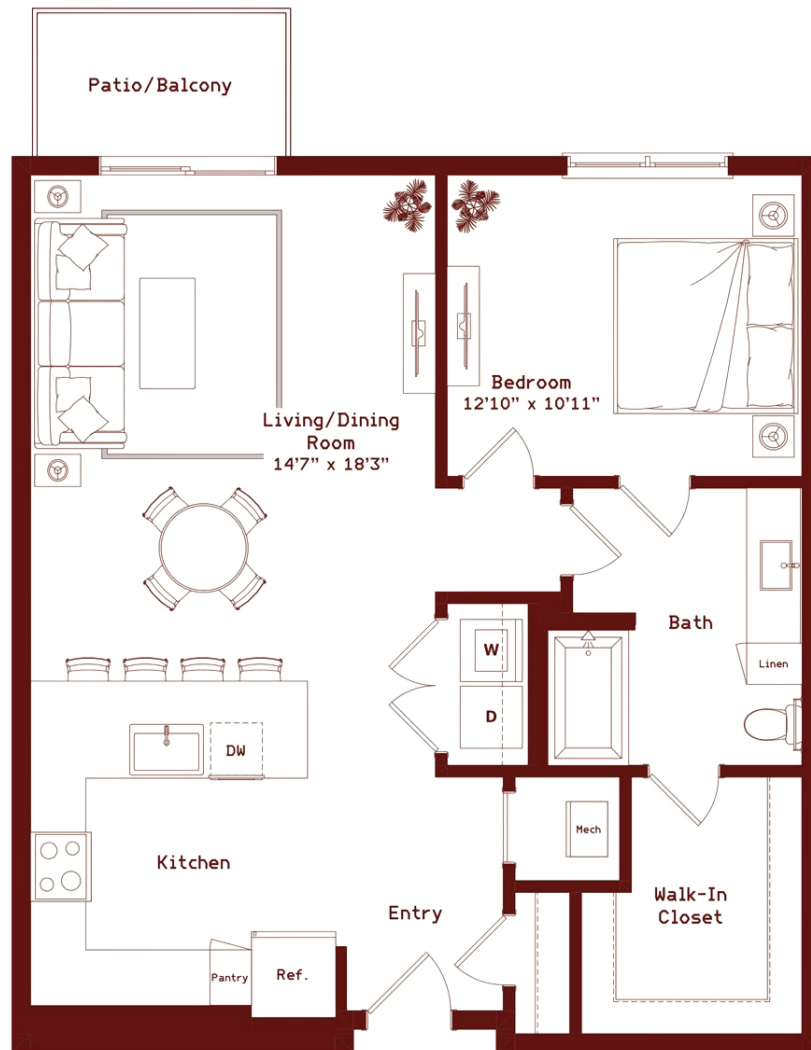

# Nelson

1 BED / 1 BATH

# 870 - 938

SQ. FT.

THE WAYLON

7618 Burnet Road | Austin, TX 78757

[www.thewaylonatx.com](http://www.thewaylonatx.com)

Floor plans are artist's rendering. All dimensions are approximate. Actual product and specifications may vary in dimension or detail. Not all features are available in every rental. Please see a representative for details.