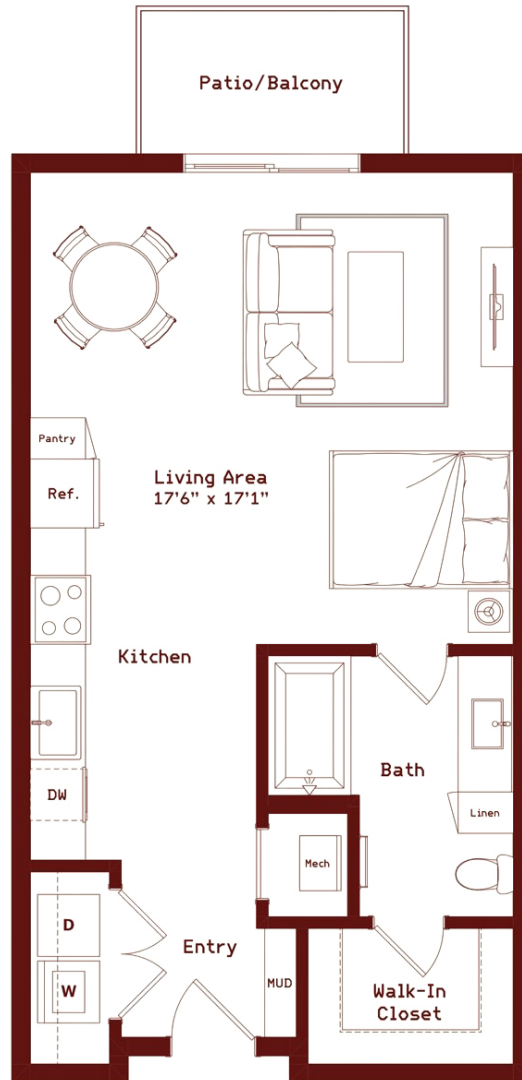

Lyle

STUDIO / 1 BATH

626

SQ. FT.

THE WAYLON

7618 Burnet Road | Austin, TX 78757

www.thewaylonatx.com

Floor plans are artist's rendering. All dimensions are approximate. Actual product and specifications may vary in dimension or detail. Not all features are available in every rental. Please see a representative for details.