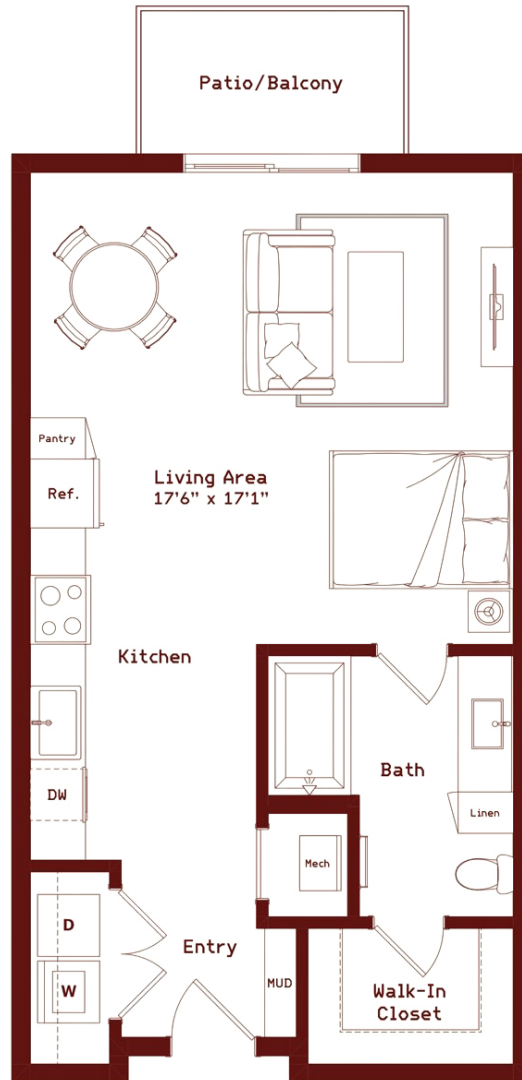

Lyle - AFF

STUDIO / 1 BATH

626

SQ. FT.

THE WAYLON

7618 Burnet Road | Austin, TX 78757

www.thewaylonatx.com

Floor plans are artist's rendering. All dimensions are approximate. Actual product and specifications may vary in dimension or detail. Not all features are available in every rental. Please see a representative for details.