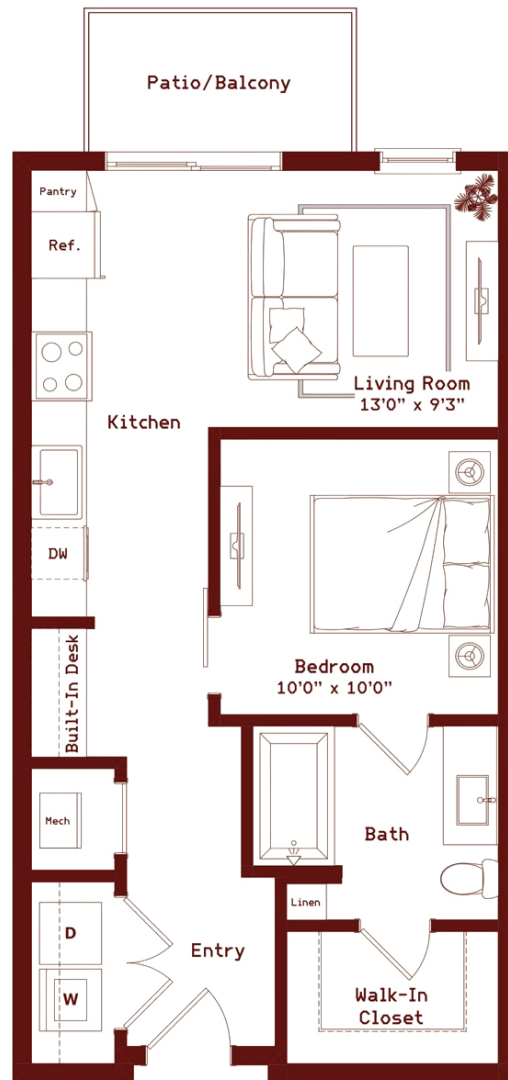

Loretta - AFF

STUDIO / 1 BATH

605

SQ. FT.

THE WAYLON

7618 Burnet Road | Austin, TX 78757

www.thewaylonatx.com

Floor plans are artist's rendering. All dimensions are approximate. Actual product and specifications may vary in dimension or detail. Not all features are available in every rental. Please see a representative for details.