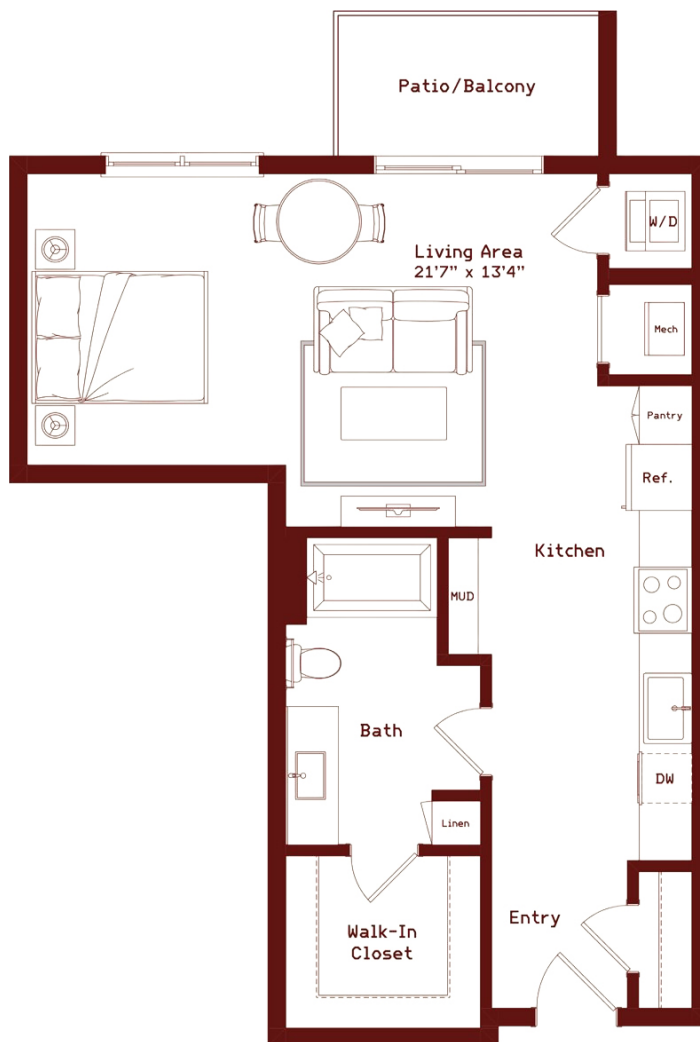

Knowles

STUDIO / 1 BATH

673

SQ. FT.

THE WAYLON

7618 Burnet Road | Austin, TX 78757

www.thewaylonatx.com

Floor plans are artist's rendering. All dimensions are approximate. Actual product and specifications may vary in dimension or detail. Not all features are available in every rental. Please see a representative for details.