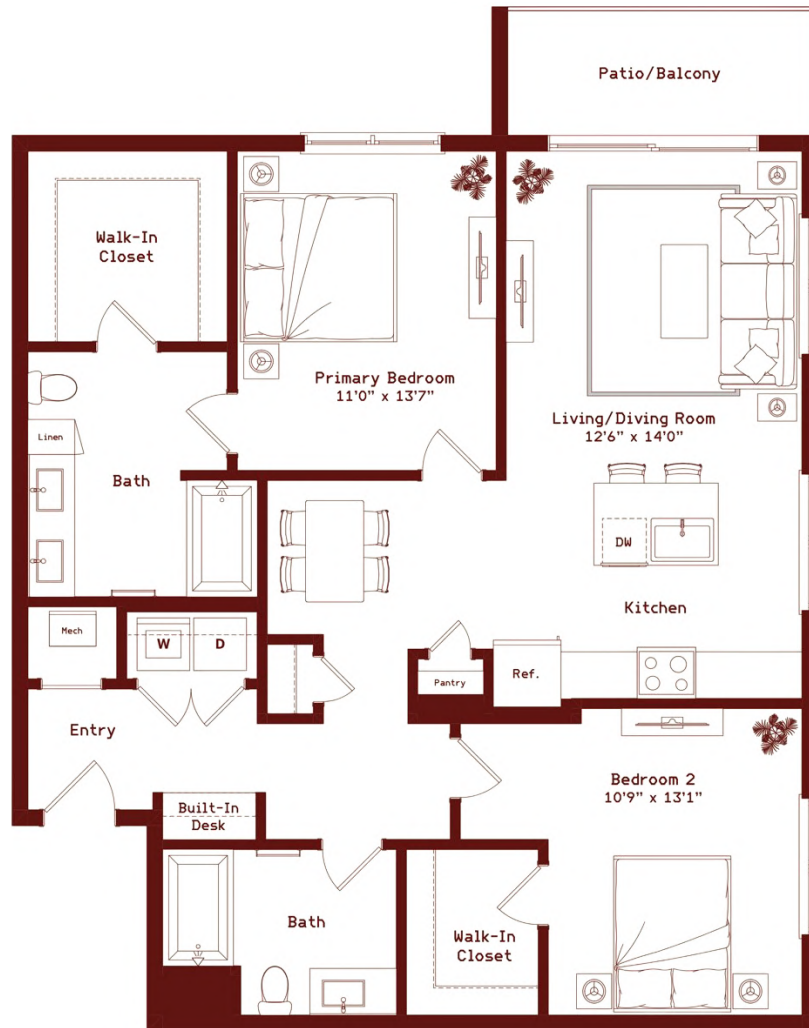

# Khalid

2 BED / 2 BATH

# 1255

SQ. FT.

THE WAYLON

7618 Burnet Road | Austin, TX 78757

[www.thewaylonatx.com](http://www.thewaylonatx.com)

Floor plans are artist's rendering. All dimensions are approximate. Actual product and specifications may vary in dimension or detail. Not all features are available in every rental. Please see a representative for details.