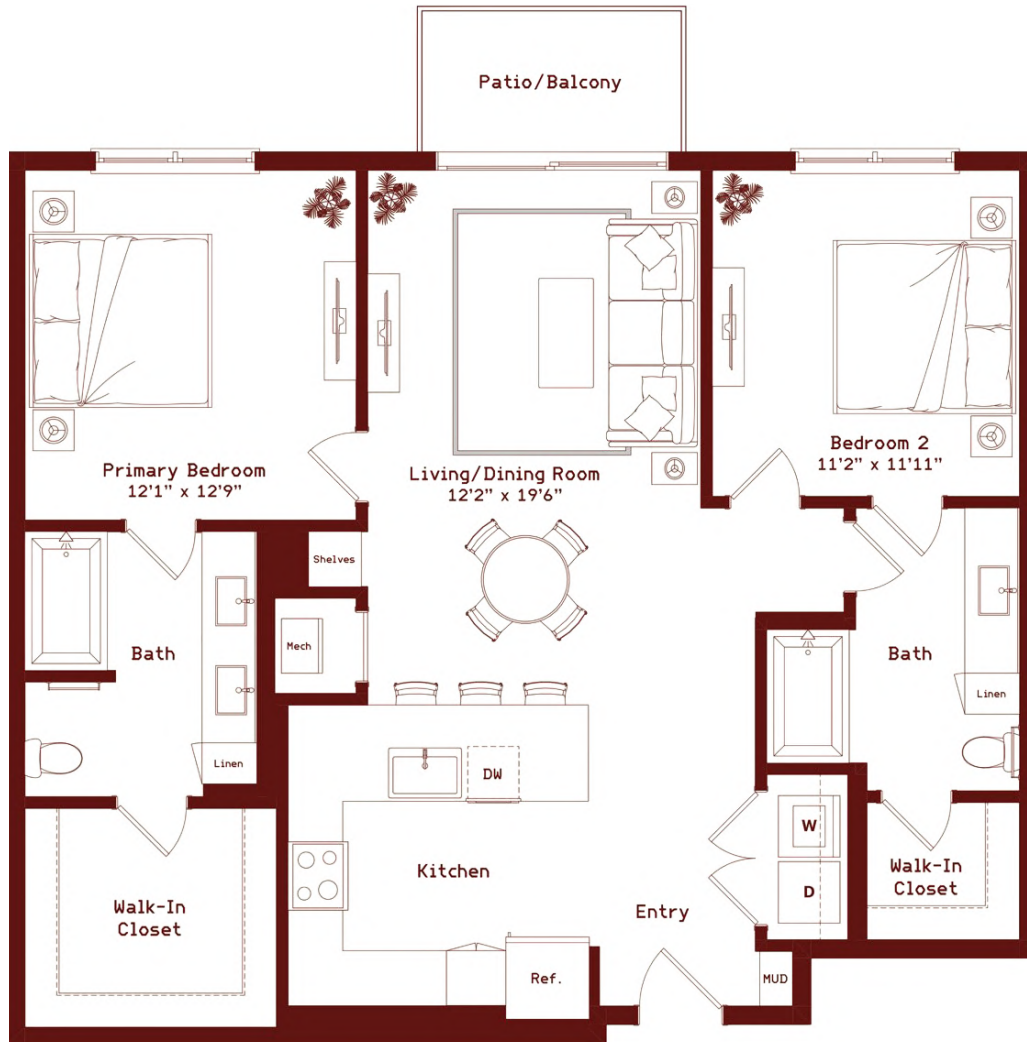

# Jennings

2 BED / 2 BATH

# 1202

SQ. FT.

THE WAYLON

7618 Burnet Road | Austin, TX 78757

[www.thewaylonatx.com](http://www.thewaylonatx.com)

Floor plans are artist's rendering. All dimensions are approximate. Actual product and specifications may vary in dimension or detail. Not all features are available in every rental. Please see a representative for details.