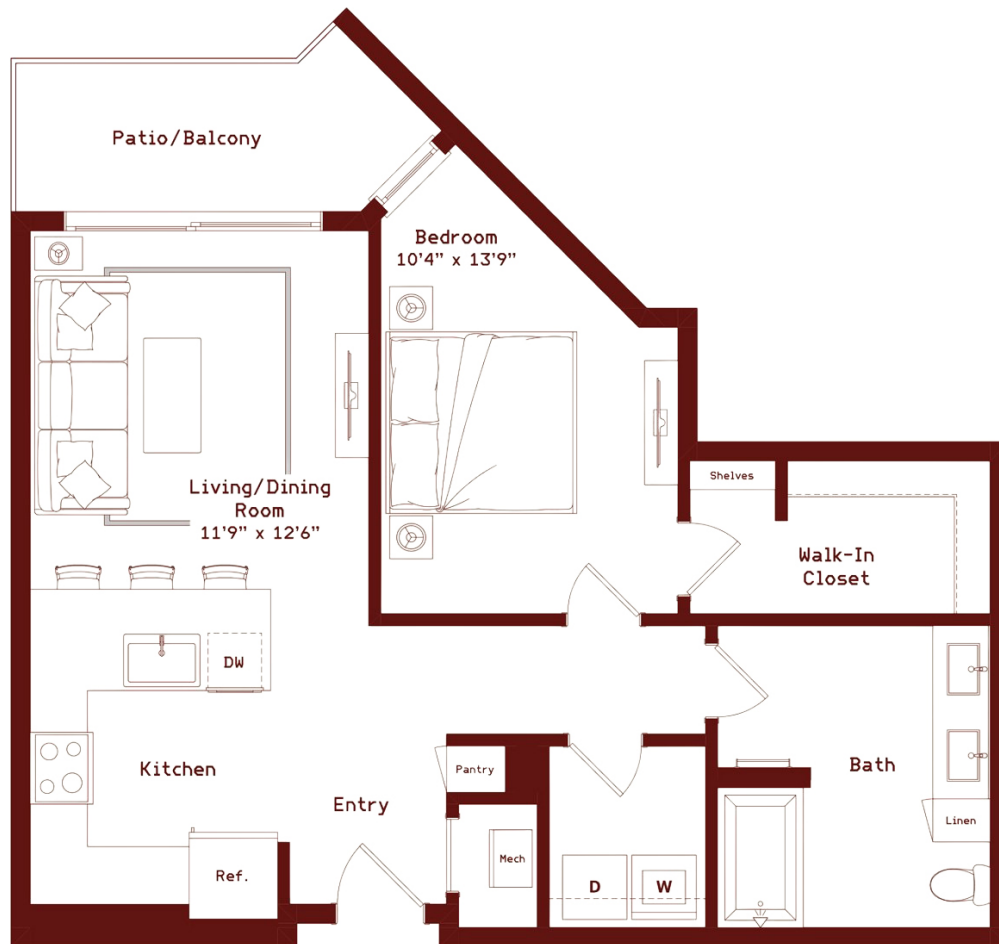

# George

1 BED / 1 BATH

# 793

SQ. FT.

THE WAYLON

7618 Burnet Road | Austin, TX 78757

[www.thewaylonatx.com](http://www.thewaylonatx.com)

Floor plans are artist's rendering. All dimensions are approximate. Actual product and specifications may vary in dimension or detail. Not all features are available in every rental. Please see a representative for details.