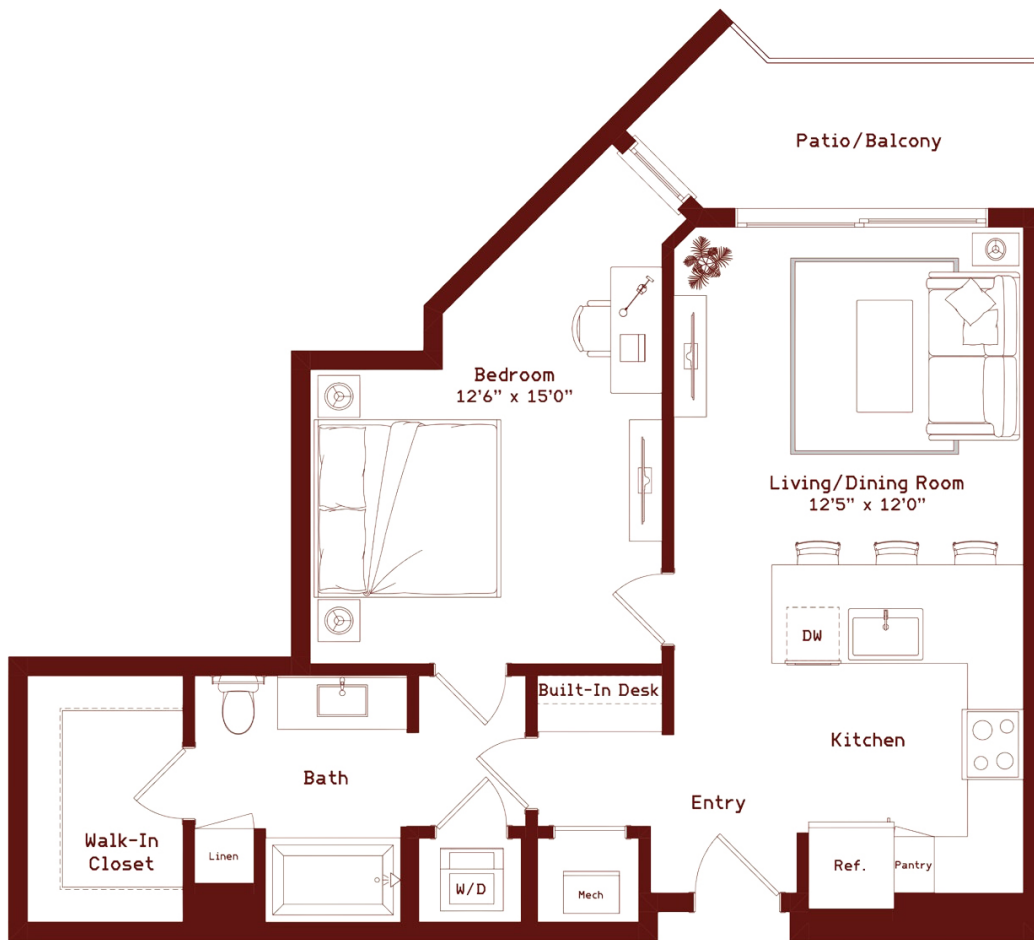

Butler

1 BED / 1 BATH

773

SQ. FT.

THE WAYLON

7618 Burnet Road | Austin, TX 78757

www.thewaylonatx.com

Floor plans are artist's rendering. All dimensions are approximate. Actual product and specifications may vary in dimension or detail. Not all features are available in every rental. Please see a representative for details.